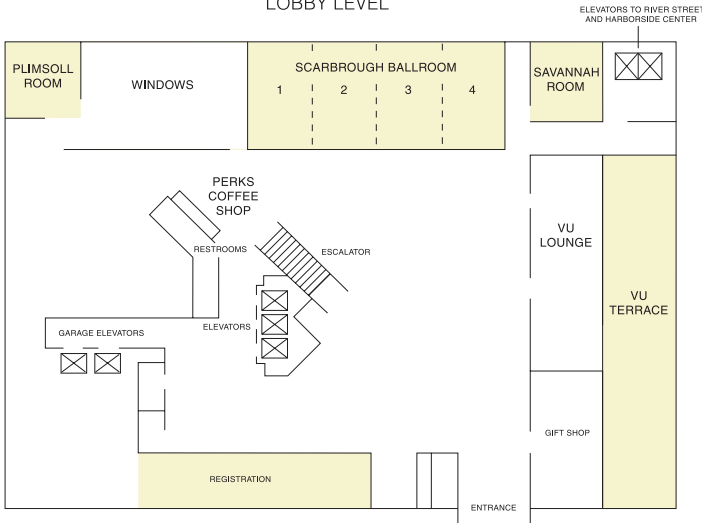

# Hyatt Regency Savannah

**DIRECTIONS**  
 From Savannah/Hilton Head International Airport: Take I-95 to I-16 East. Proceed on I-16 East and take Montgomery Street Exit. Follow to Bay Street then take right, 3 blocks to Hyatt Regency Savannah on left.

LOBBY LEVEL

SECOND FLOOR