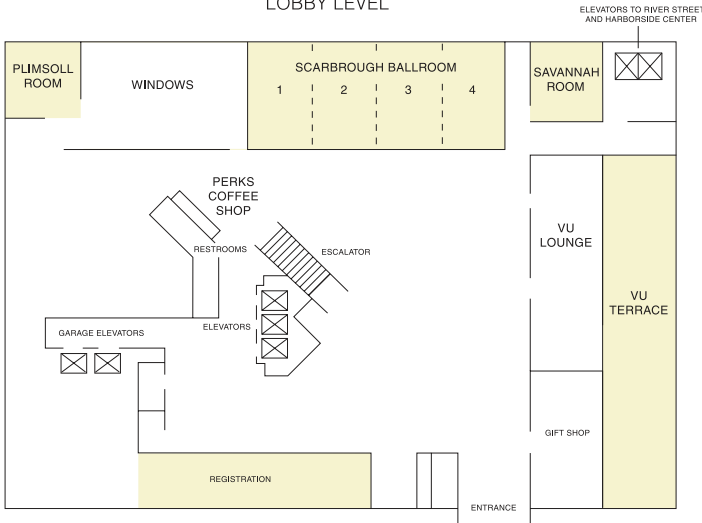

Hyatt Regency Savannah

DIRECTIONS

From Savannah/Hilton Head International Airport: Take I-95 to I-16 East. Proceed on I-16 East and take Montgomery Street Exit. Follow to Bay Street then take right, 3 blocks to Hyatt Regency Savannah on left.

LOBBY LEVEL

SECOND FLOOR

RIVER STREET