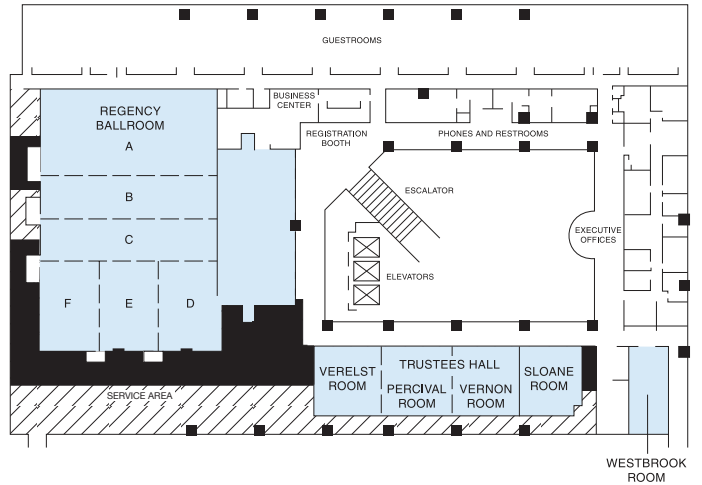

Hyatt Regency Savannah

DIRECTIONS

From Savannah/Hilton Head International Airport: Take I-95 to I-16 East. Proceed on I-16 East and take Montgomery Street Exit. Follow to Bay Street then take right, 3 blocks to Hyatt Regency Savannah on left.

LOBBY LEVEL

SECOND FLOOR

RIVER STREET